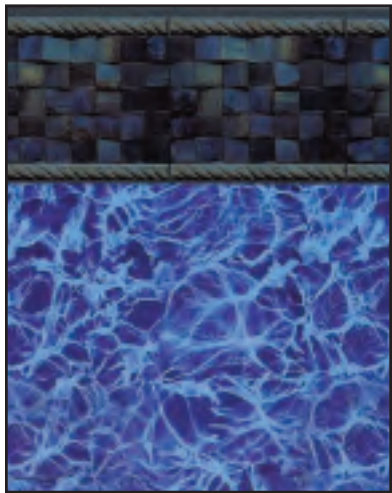

PREMIUM IN GROUND LINER PATTERNS

Luminous Tile
Aquaria Bottom
27 Mil Wall
20 or 27 Mil Floor

Cobblestone Tile
Aquaria Bottom
27 Mil Wall
20 or 27 Mil Floor

Crystal Wave Tile
Aquaria Bottom
27 Mil Wall
20 or 27 Mil Floor

Dolphins Tile
Blue Galcier Bottom
27 Mil Wall
20 Mil Floor

MIX & MATCH TILE & FLOOR PATTERNS OPTION AVAILABLE - 152 POTENTIAL COMBINATIONS!

All pattern colors are approximate and may vary from dye lot to dye lot