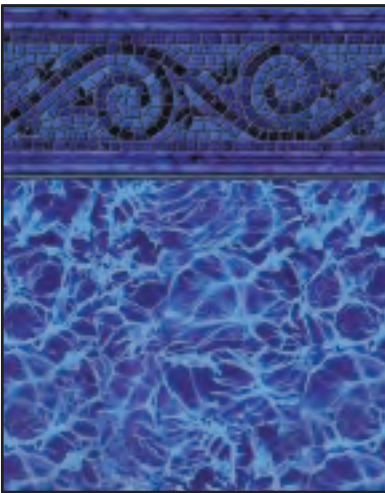

Lapis Tile
Glimmer Bottom
27 Mil Wall
20 or 27 Mil Floor